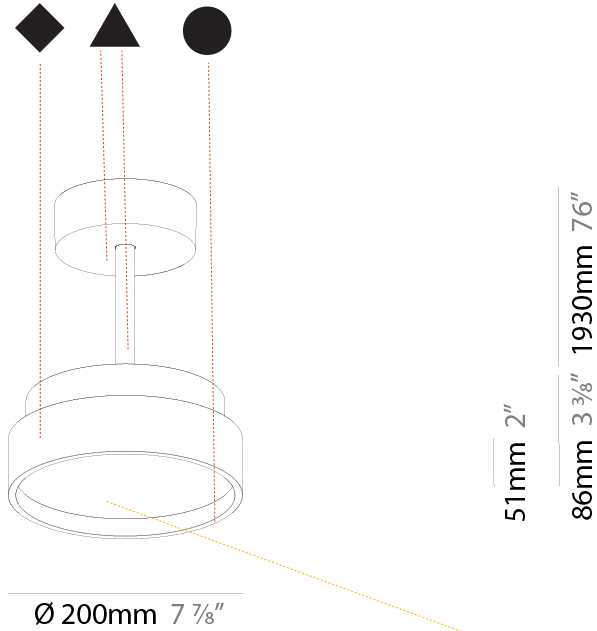

GENERAL

Series: Sign Diva Tube
Subseries: Sign Diva Tube Korona
Partner: Prolicht
Division: Architectural
Installation: Suspension
Product Type: Pendant
Mounting Location: Ceiling
Light Distribution: Direct

PHYSICAL

Shape: Round
Diameter (mm): 200
Diameter (in): 7 7/8
Height (mm): 86
Height (in): 3 3/8
Max. Overall Height (mm): 2016
Max. Overall Height (in): 79 3/8
Weight (kg): 1.789
Weight (lbs): 3.944
Diffuser: PMMA - Opal / Micro-Prism / Sparkling Secret / Vintage Industrial
Fixture Finish: SSR / BKV / CWI / CRY / HAB / UFT / ITA / RUA / FTG / MYG / LOD / PUS / FRO / FUP / KIA / POP / BLS / SPG / MEY / GOH / CHC / COM / ABZ / JAG / OBR / MOS / ROR
Fixture Material: PMMA / Extruded Aluminum / Steel

ELECTRICAL

Lamp Type: LED (Zhaga Standard)
Input Wattage (W): 10
Dimming: Tri-Mode (Non-Dimming and Phase Dimming (120Vac only) and 0-10V Dimming)
Driver Included: Yes
Driver Location: Integrated
Driver Type: Constant Current - Universal
Driver Class: Class 2
Input Voltage (V): 120 - 277
Constant Current (MA): 350

LED

Color Temperature (°K): 2700 / 3000 / 3500 / 4000
Max. Delivered Lumen (lm): 836 / 895 / 903 / 921
Nominal Lumen (lm): 1280 / 1370 / 1382 / 1410
CRI: >90 CRI
Lamp Life (hrs): 50000

OPTICAL

RATINGS AND CERTIFICATIONS

Certified By: Certified for North American Standards
IP rating: IP20